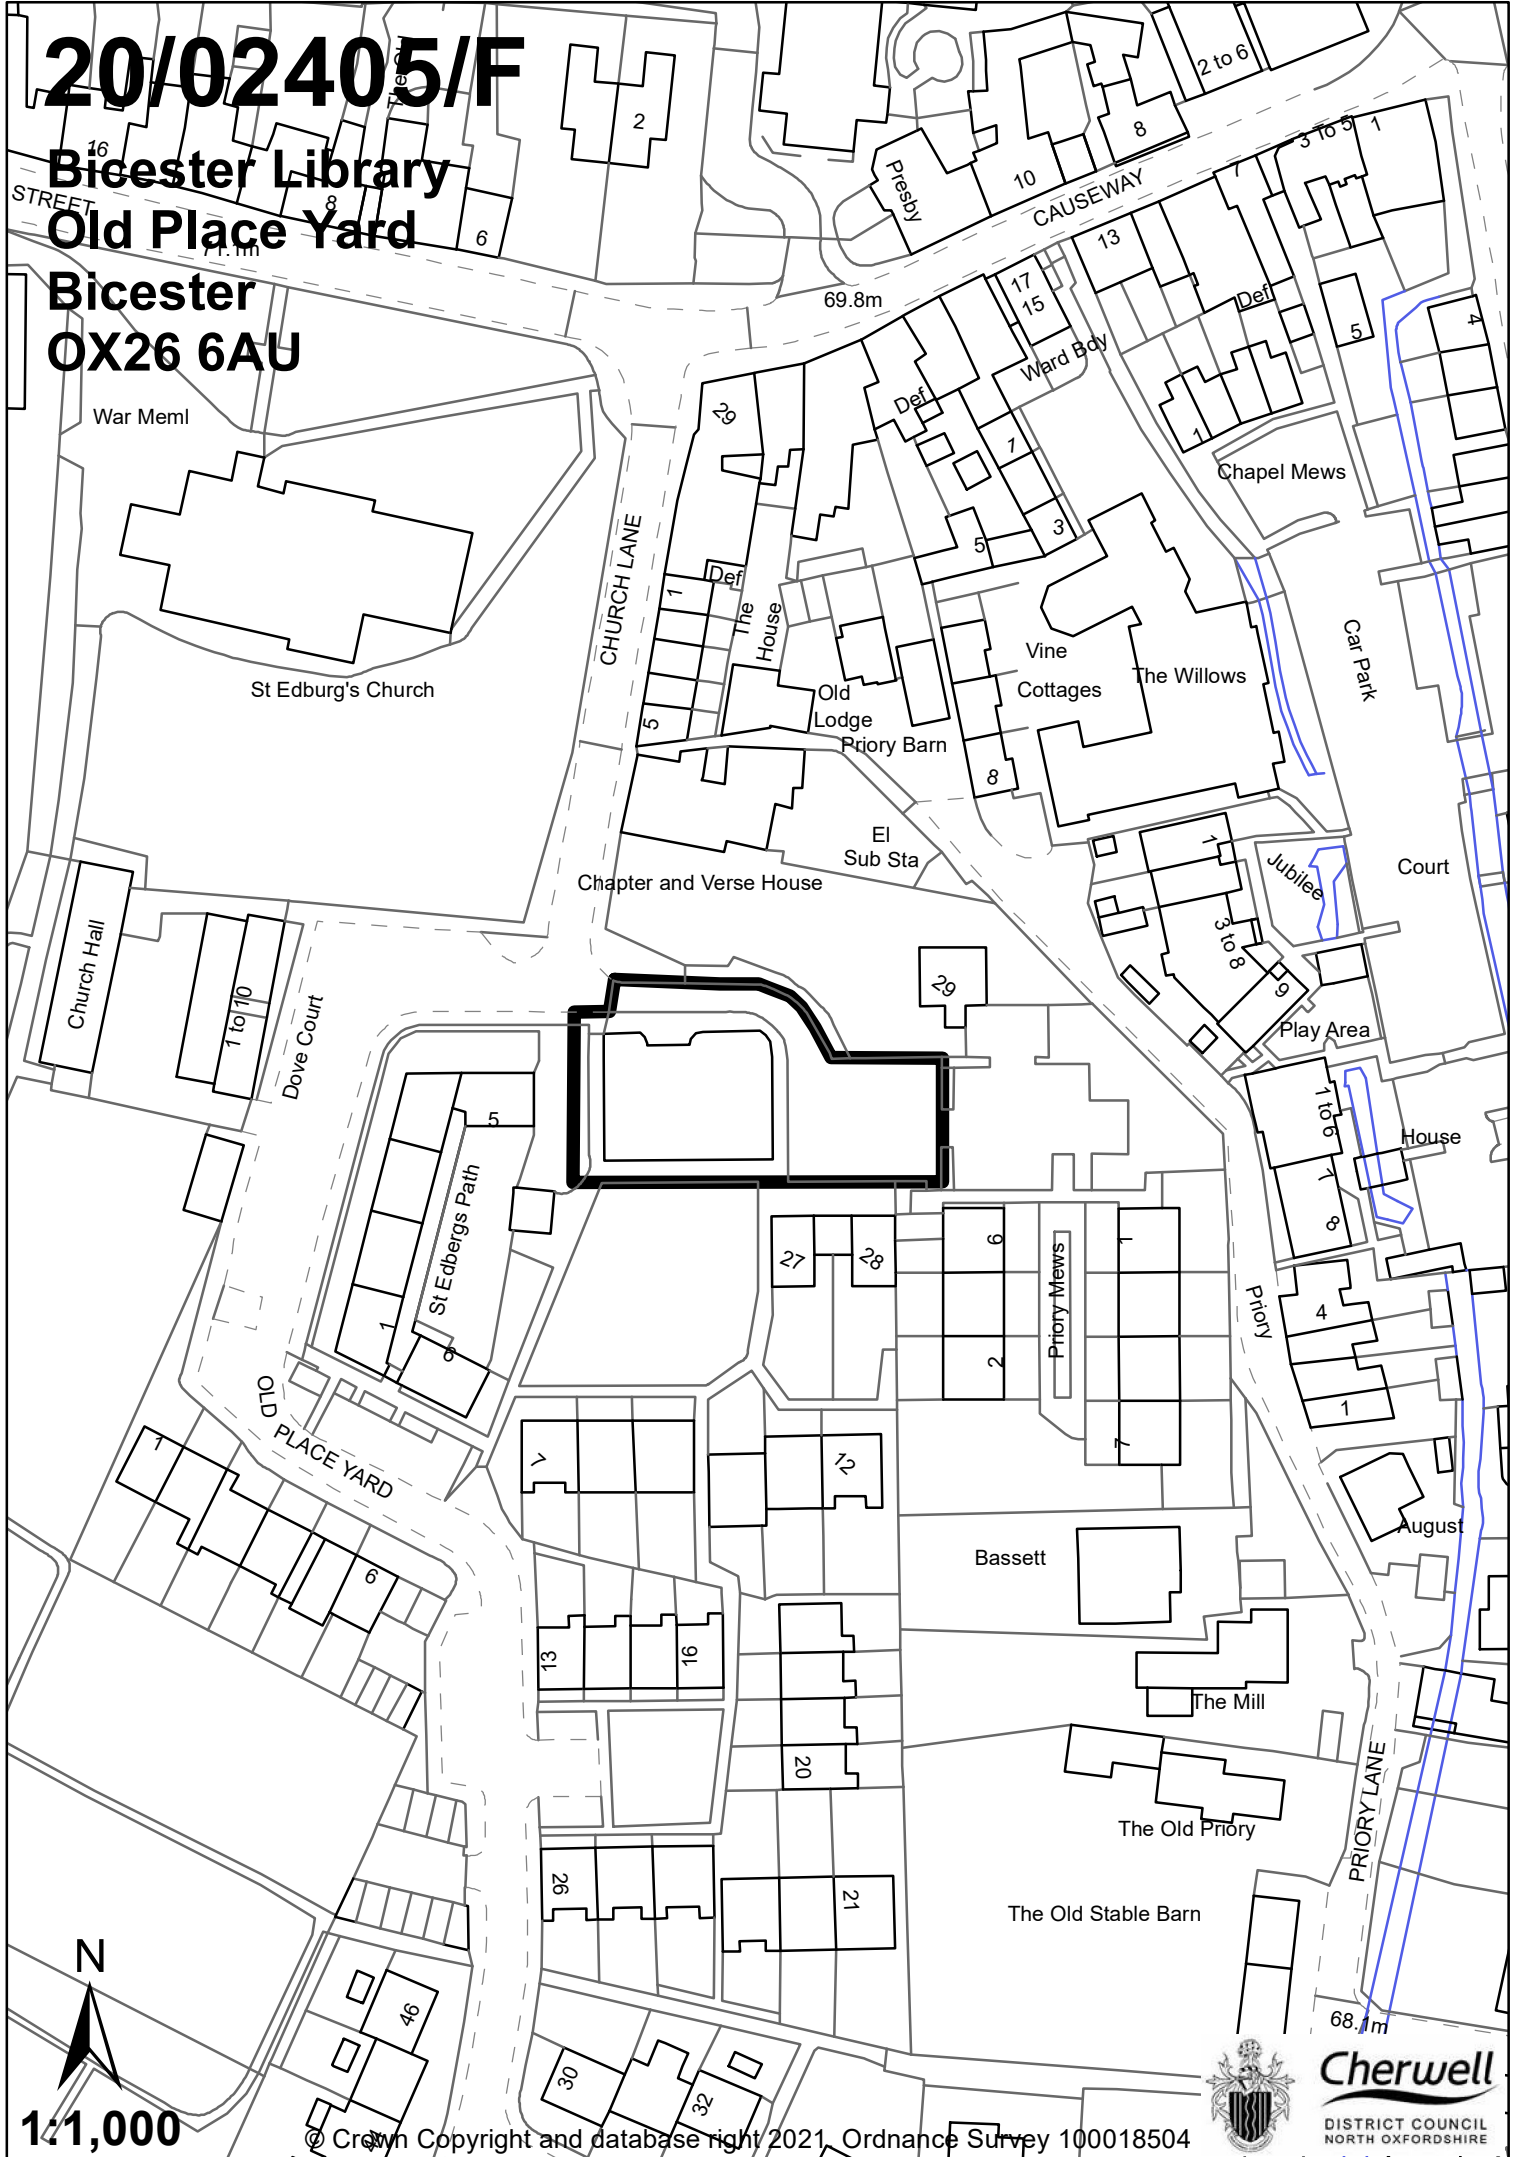

20/02405/F

Bicester Library Old Place Yard

Bicester OX26 6AU

War Meml

St Edburg's Church

CHURCH LANE

CAUSEWAY

69.8m

Chapter and Verse House

El Sub Sta

Car Park

Court

Play Area

House

August

Bassett

The Mill

The Old Priory

The Old Stable Barn

68.1m